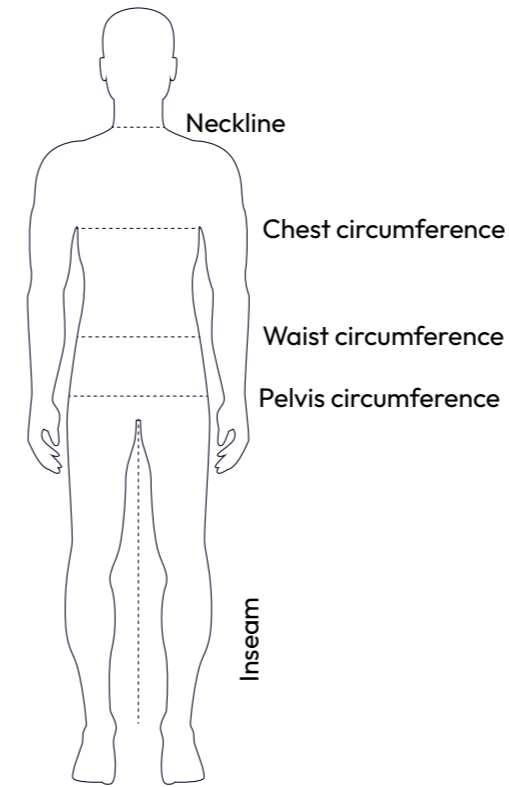

SIZE GUIDE

MEN'S TOPS

Size	Size FR	Chest circumference (cm)	Waist circumference (cm)	Neckline
XXS	42	82/86	66/70	34/35
XS	44	86/90	70/74	35/36
S	46	90/94	74/78	36/37
S-M	48	94/98	78/82	37/38
M	50	98/102	82/86	38/39
L	52	102/106	86/90.5	39/40
XL	54	106/110	90.5/95.5	40/41
XL-XXL	56	110/114	95.5/100.5	41/42
XXL	58	114/118	100.5/105.5	42/43
3XL	60	118/122	105.5/110.5	43/44
3XL-4XL	62	122/126	110.5/115.5	44/45
4XL	64	126/130	115.5/120.5	45/46
5XL	66	130/134	120.5/125.5	46/47

MEN'S BOTTOMS

Size	Size FR	Waist circumference (cm)	Pelvis circumference (cm)	Inseam
XXS	34	66/70	86.75/89.25	79.3/79.7
XS	36	70/74	89.25/91.75	79.7/80.1
S	38	74/78	91.75/94.25	80.1/80.5
S-M	40	78/82	94.25/96.75	80.5/80.9
M	42	82/86	96.75/99.25	80.9/81.3
L	44	86/90.5	99.25/101.5	81.3/81.7
XL	46	90.5/95.5	101.5/103.5	81.7/82.1
XL-XXL	48	95.5/100.5	103.5/105.5	82.1/82.5
XXL	50	100.5/105.5	105.5/107.5	82.5/82.9
3XL	52	105.5/110.5	107.5/109.5	82.9/83.3
3XL-4XL	54	110.5/115.5	109.5/111.5	83.3/83.7
4XL	56	115.5/120.5	111.5/113.5	83.7/84.1
5XL	58	120.5/125.5	113.5/115.5	84.1/84.5

SIZE GUIDE

LADIES' TOPS

Size	Size FR	Chest circumference (cm)	Waist circumference (cm)	Neckline
XS	32	76/80	54.5/59.5	29.1/30
XS-S	34	80/84	59.5/64.5	30/30.9
S	36	84/88	64.5/69.5	30.9/31.8
M	38	88/92	69.5/74.5	31.8/32.7
L	40	92/96	74.5/79.5	32.7/33.6
L-XL	42	96/100	79.5/84.5	33.6/34.5
XL	44	100/104	84.5/89.5	34.5/35.4
XXL	46	104/108	89.5/94.5	35.4/36.3
XXL-3XL	48	108/112	94.5/99.5	36.3/37.2
3XL	50	112/116	99.5/104.5	37.2/38.1

KIDS'

Size (age)	Stature
3 M	59 - 63.5
6 M	63.5 - 69.5
9 M	69.5 - 72.5
12 M	72.5 - 75.5
18 M	75.5 - 81.5
24 M	81.5 - 92
36 M	92 - 104
4/6 years	104 - 116
6/8 years	116 - 128
8/10 years	128 - 140
10/12 years	140 - 152
12/14 years	152 - 164