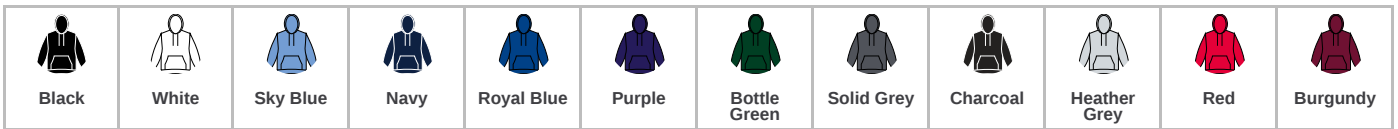

RX350 Pro RTX

Pro RTX Pro Hoodie

Sizes: **S - 7XL**
 Material: **55% polyester/45% cotton.**
 Weight: **300 gsm**

Features

- Modern unisex fit.
- Ribbed cuffs and hem.
- Lined hood.
- Twin needle stitching.
- Self colour adjustable drawcord.
- 60°C wash.
- Front pouch pocket.